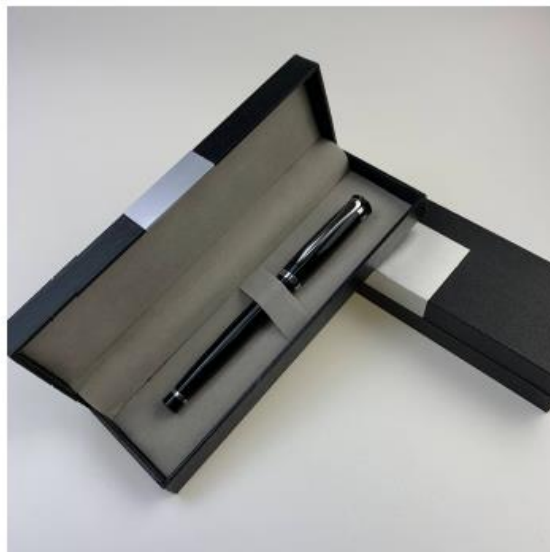

DH017

Size: 136*12mm

Gram weight: 30g

Material: steel rod copper fittings

Packing: 1pc/opp bag, 50pcs/box, 500pcs/carton,

Box size: 32*26*26cm

Refill: Refill imported from Germany

MOQ/Metal pen price:

100PCS: $1.62/pcs

500PCS: $1.59/pcs

1000PCS: $1.57/pcs

*Extra charge logo customization fee: $455

Size: 180*48*35mm

Material: aluminum cardboard box

Weight: 92g, 46*37*27.5cm, 9.2kg, 100 pcs per box

MOQ/Box price:

100PCS: $1.72/pcs

500PCS: $1.67/pcs

1000PCS: $1.65/pcs

*Extra charge logo customization fee: $55